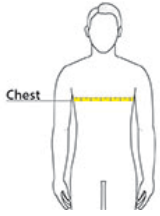

Sketches

front

back

SPEC SHEET + MEASUREMENTS

Gildan Softstyle® T-Shirt. 64000

PRODUCT MEASUREMENTS

| | XS | S | M | L | XL | 2XL | 3XL | 4XL | 5XL |
|--------------------------------|--------|--------|--------|--------|--------|--------|--------|--------|--------|
| Body Length at Back | 27 | 28 | 29 | 30 | 31 | 32 | 33 | 34 | 35 |
| Chest | 16 | 18 | 20 | 22 | 24 | 26 | 28 | 30 | 32 |
| Sleeve Length from Center Back | 15 1/2 | 16 3/4 | 17 7/8 | 19 1/8 | 20 3/8 | 21 5/8 | 22 3/4 | 23 7/8 | 25 1/8 |

Body Length at Back: Measured from high point shoulder to finished hem at back.

Chest: Measured across the chest one inch below armhole when laid flat.

Sleeve Length from Center Back: Measure from Center Back neck to shoulder point to sleeve hem.

SIZE CHARTS

| | XS | S | M | L | XL | 2XL | 3XL | 4XL | 5XL |
|-------|-------|-------|-------|-------|-------|-------|-------|-------|-------|
| Chest | 30-32 | 34-36 | 38-40 | 42-44 | 46-48 | 50-52 | 54-56 | 58-60 | 62-64 |

SPEC SHEET + MEASUREMENTS

GILDAN[®]

Gildan Softstyle[®] T-Shirt. 64000

HOW TO MEASURE

CHEST

Measure under the arm and around the fullest part of the chest with arms down, keeping tape horizontal.

SPEC SHEET + MEASUREMENTS